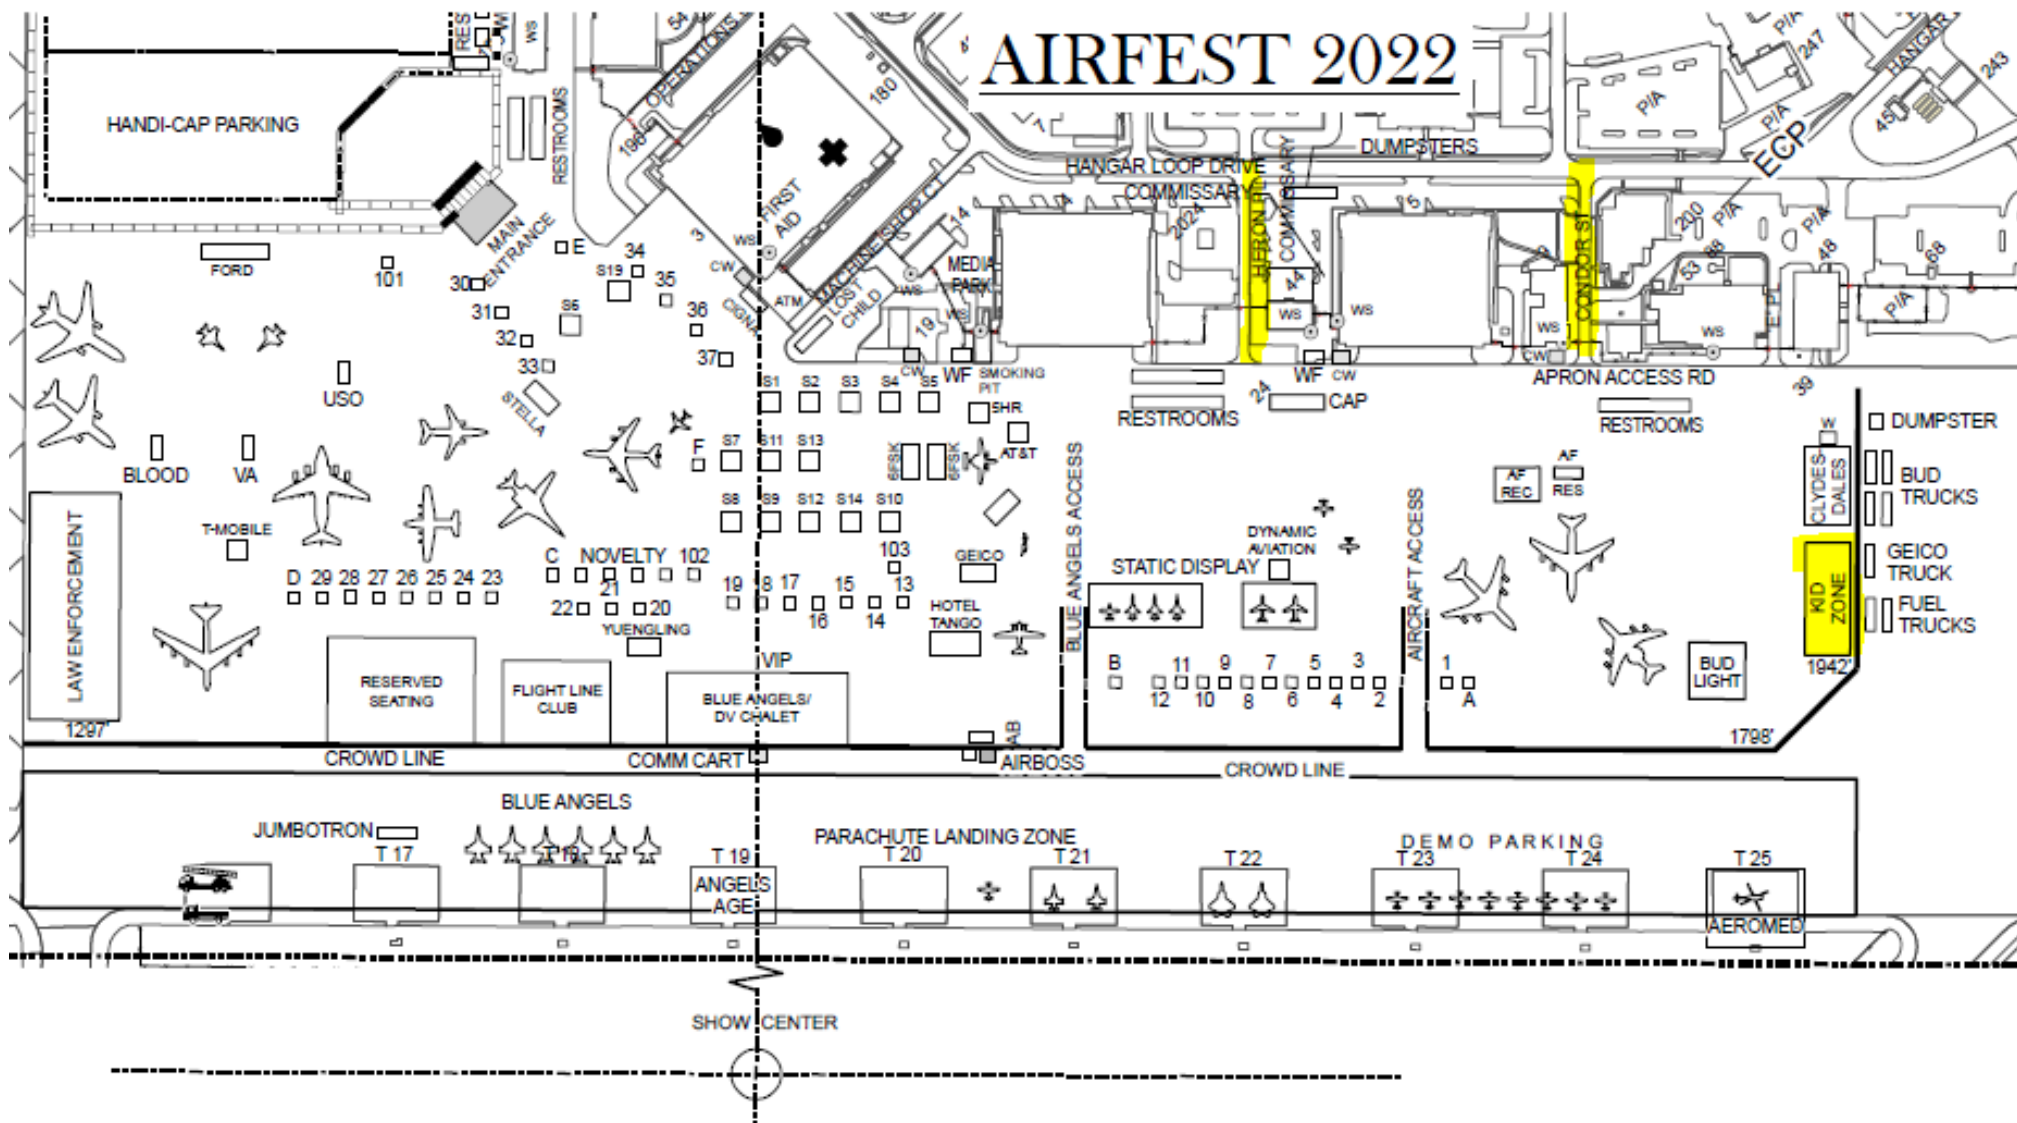

AIRFEST 2022

BOOTH KEY

Booth #	Type
1,2,4,6-10,12,13,15-19,22-24,27-29,32,33	FOOD AND BEVERAGES
3,14,26	PRETZELS/NACHOS/BEVERAGE
11,21,30	ICE CREAM & DRINK
101,102,103	BEVERAGE & CHIPS
5,20,25	BEER
A - F	NOVELTY
NOV	SPECIAL NOVELTY
PRO	PROGRAMS